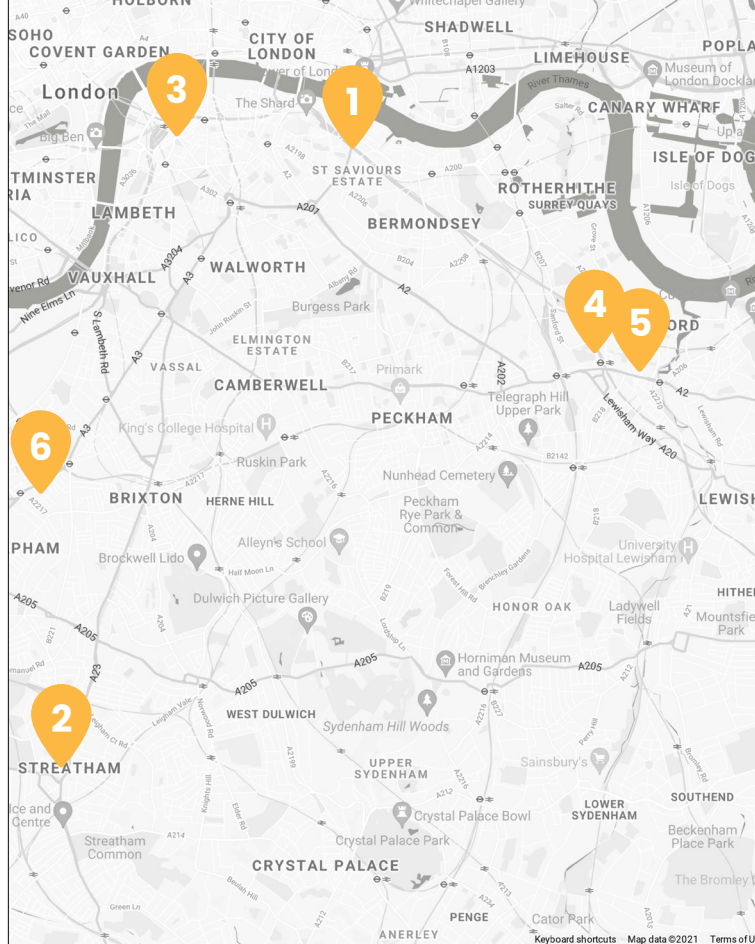

2

**Webber Street Day Centre**  
6-8 Webber Street  
London  
SE1 8QA

020 7928 1677  
wsenquiries@lcm.org.uk  
<http://webberstreet.org/>

**Drop-in Mon-Fri 9am-12 noon**

**Thames Reach - Deptford Reach**  
64 Speedwell Street  
London  
SE8 4AT

020 8692 6548  
infodeptfordreach@thamesreach.org.uk  
<https://thamesreach.org.uk/what-we-do/recovery/day-centres/deptford-reach/>

**Drop in Mon-Thurs 9am-2pm, Fri 9am - 2pm  
appts only**

**999 Club**  
21 Deptford Broadway  
Deptford, London  
SE8 4PA

020 8691 7734  
office@999club.org  
www.999club.org

**Drop-in Mon-Fri 9am-4pm.**

**Ace of Clubs**  
St Alphonsus Road  
London  
SW4 7AS

020 7720 2811  
info@aceofclubs.org.uk  
www.aceofclubs.org.uk

**Drop-in 9am-4.30pm Mon-Fri.**